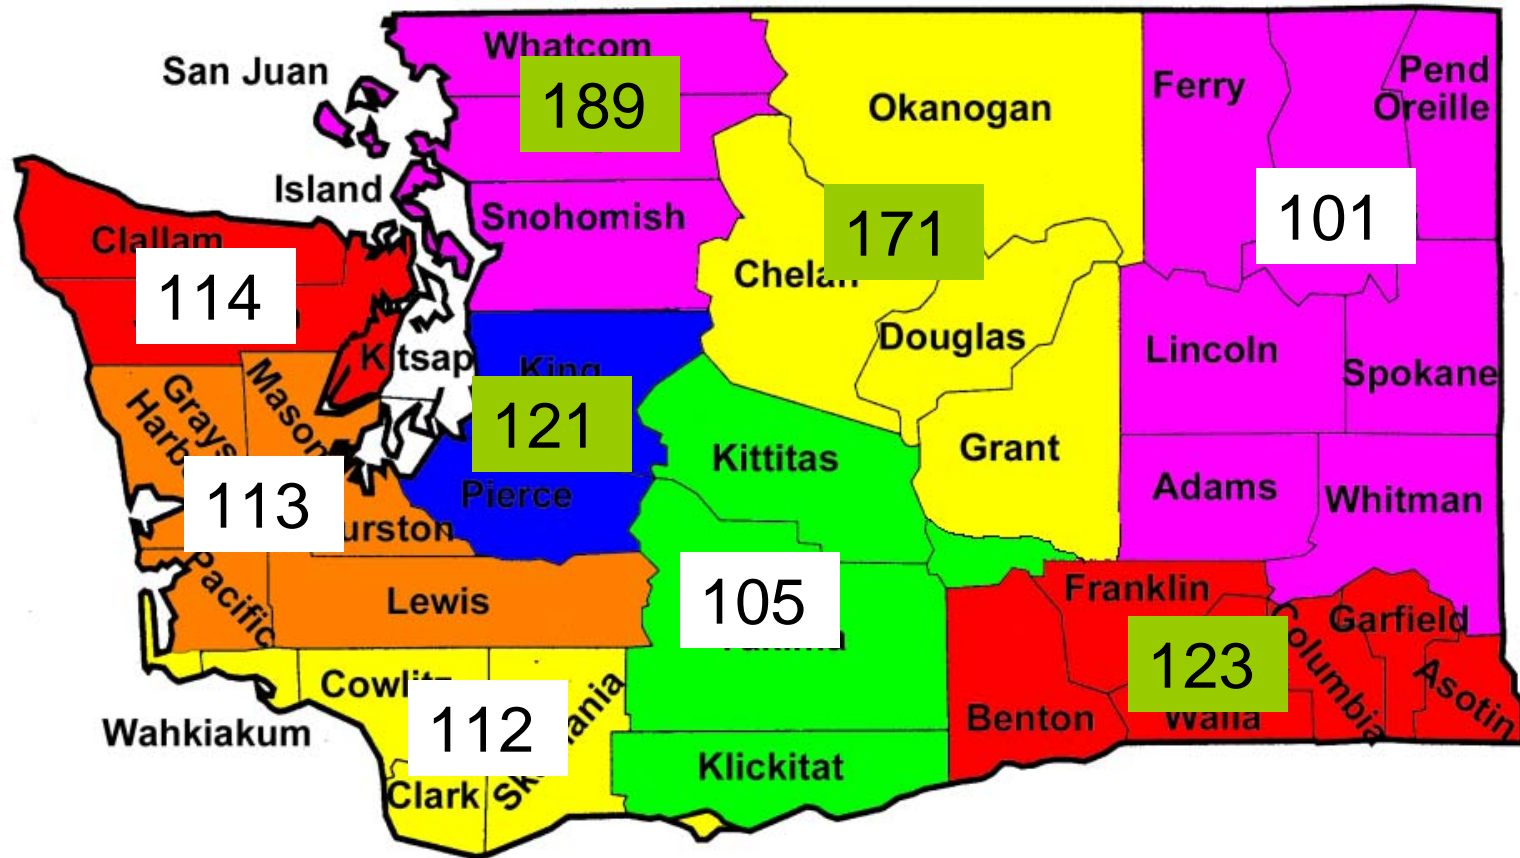

Educational Service Districts

Where Did We Come From?

Washington Counties 1889

Washington Counties 1915

QuickTime™ and a
decompressor
are needed to see this picture.

Intermediate School Districts 1969-1973

ISD 1973-1975/ESD 1975-1977

$107 + 106 = 167$ **and** $103 + 102 = 123$

ESDs - 1977

$167 + 104 = 171$ and $110 + 111 = 121$ and $108 + 109 = 189$

ESDs - Today