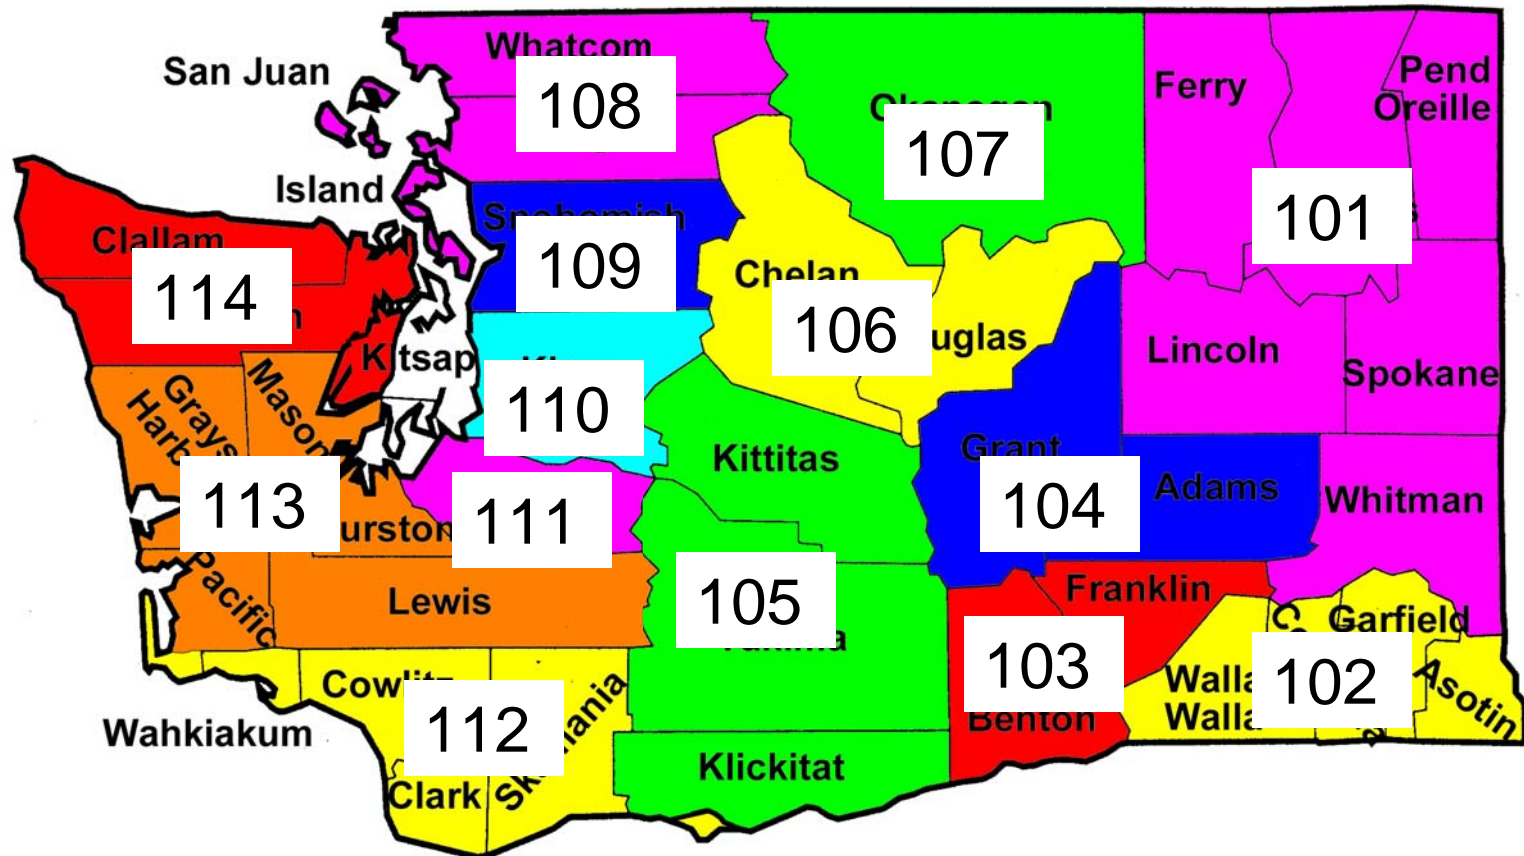

Educational Service Districts

Where Did We Come From?

Washington Counties 1889

Washington Counties 1915

QuickTime™ and a
decompressor
are needed to see this picture.

Intermediate School Districts 1969-1973

ISD 1973-1975/ESD 1975-1977

$107 + 106 = 167$ **and** $103 + 102 = 123$

ESDs - 1977

$167 + 104 = 171$ and $110 + 111 = 121$ and $108 + 109 = 189$

ESDs - Today