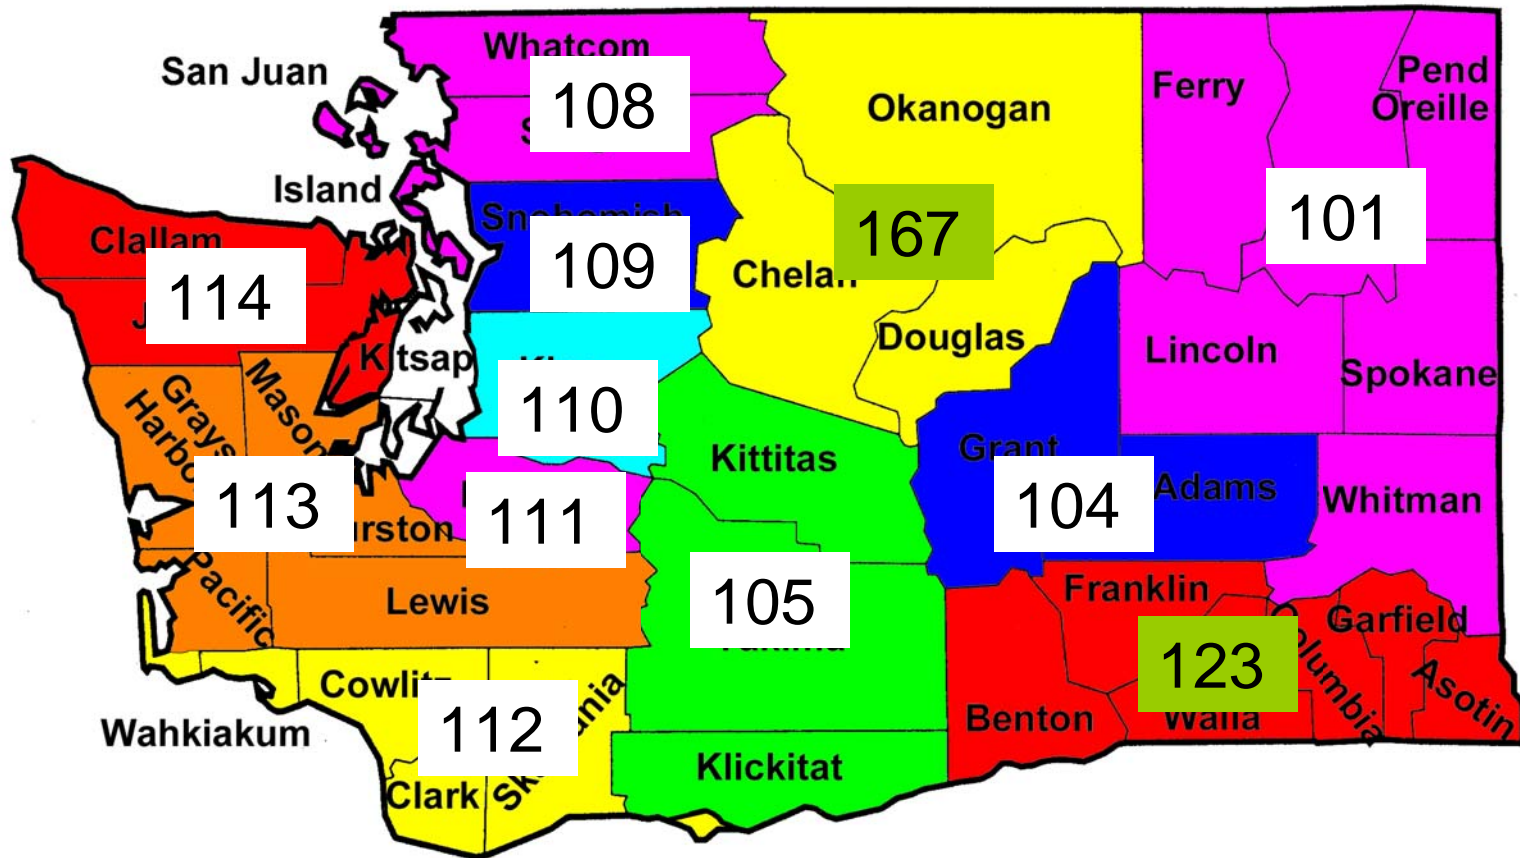

Educational Service Districts

Where Did We Come From?

Washington Counties 1889

Washington Counties 1915

QuickTime™ and a
decompressor
are needed to see this picture.

Intermediate School Districts 1969-1973

ISD 1973-1975/ESD 1975-1977

$107 + 106 = 167$ **and** $103 + 102 = 123$

ESDs - 1977

$167 + 104 = 171$ and $110 + 111 = 121$ and $108 + 109 = 189$

ESDs - Today